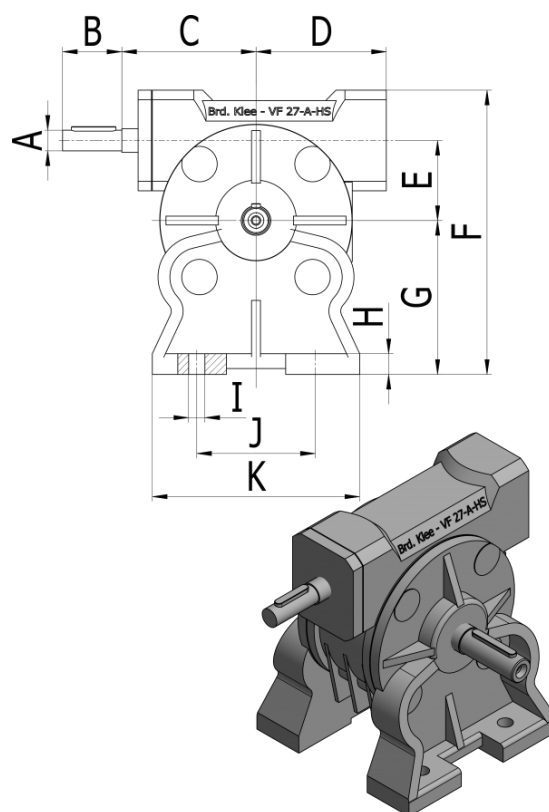

Article number: 3901027030200

Description: Worm gear with solid input shaft
VF 27A-30-HS

Measures

A = 7	I = 5.5
B = 20	J = 40
C = 45	K = 70
D = 43	
E = 27	
F = 99	
G = 52	
H = 7	